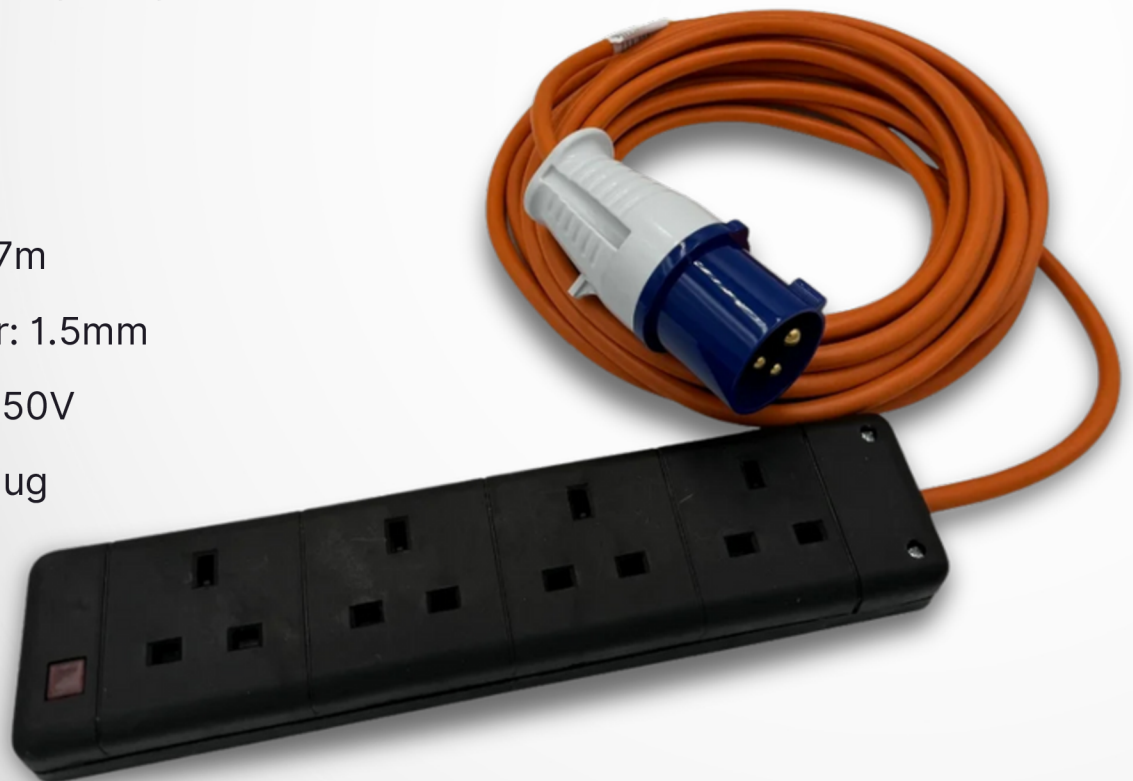

# 4 WAY CARAVAN HOOKUP EXTENSION LEAD 7M 16AMP PLUG

Upgrade your outdoor power setup with our 4 Way Caravan Hookup Extension Lead 7m 16amp Plug – (10700B), the perfect solution for providing electricity to your caravan.

**PART NO: 10700B**

## FEATURES

- ✓ Cable Length: 7m
- ✓ Cable Diameter: 1.5mm
- ✓ Voltage: 240-250V
- ✓ Ampere: 16A Plug

# TECHNICAL SPECIFICATION

Product	240V Caravan Hookup Lead 7m 16A Plug
Part No	10700B
Voltage	240-250 Volts
Cable Length	7 Metres
Cable Thickness	1.5mm
Plug	16A Plug
Plug Type	IEC: 60309
Pins	3 Pins
Core	3 Core
Cable Color	Orange
GTIN	5023003001565
IP Rating	IP44
Frequency	50/60Hz