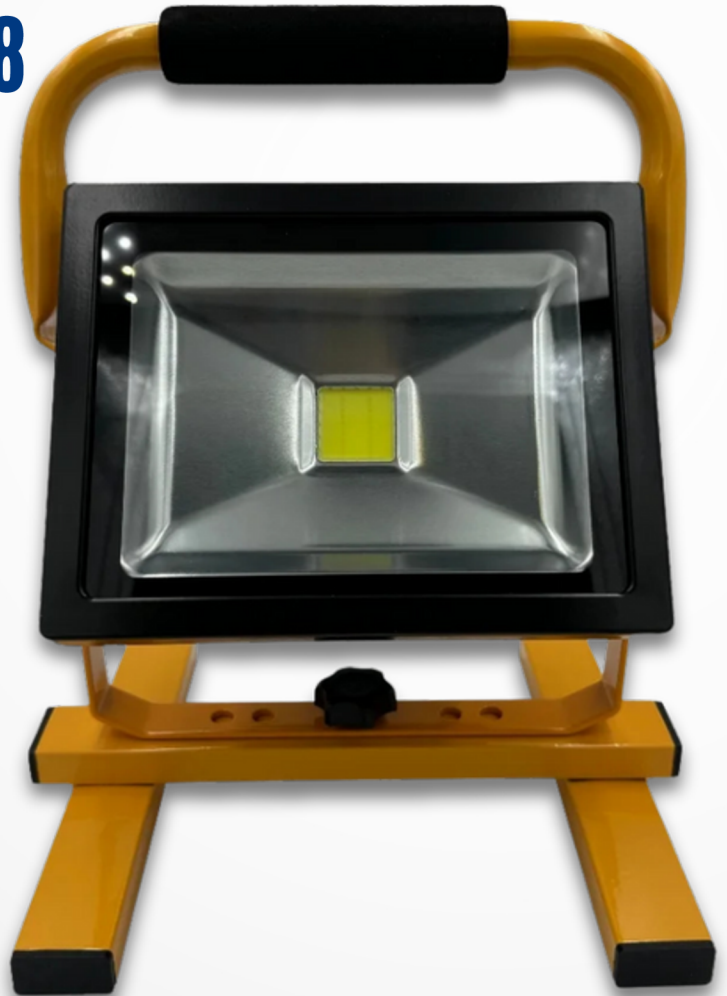

# 20W RECHARGEABLE LED WORKLIGHT, FLOODLIGHT

Introducing the 20w Rechargeable LED Worklight, FloodLight – (10918) a final light answer for all of your duties! With its effective 20W LED light and adjustable stand.

**PART NO: 10918**

## FEATURES

- ✓ Power: 20W LED Fitting
- ✓ Stand: Adjustable
- ✓ Charging: Includes 13A charger
- ✓ Lumen Output: 1800 Lumens

# TECHNICAL SPECIFICATION

Product	20w Rechargeable LED Worklight,
Part No	10918
Input Voltage	DC
Output Voltage	7.4v DC
Frequency	50/60Hz
Power	20Watt
Power facto PF	80
Cover Material	Tempered glass lens
LED lumens	1800LM
CERTIFICATIONS	CE, ROHS, UKCA
GTIN	5023003000780
Safe Level	Class I
Life time	50000H
Li-ion	7.4v 16.6AH
Charging Time	5-6hrs
Working Time	3-6hrs
IP Level	Ip65